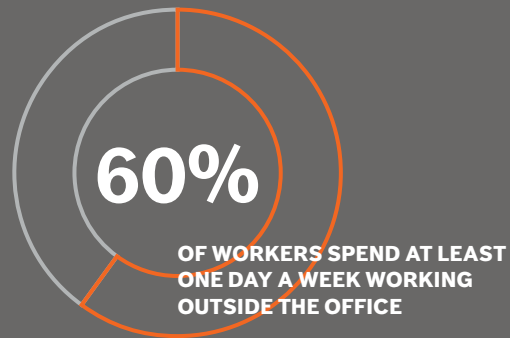

PRYSM[®]

THE VISUAL
WORKPLACE

Work used to be a place that we went to for a fixed period of time. Now it's an activity integrated with the rest of our lives, and can be done anytime, anywhere.

Is your workplace technology keeping pace?

Unify content and applications into cloud-based visual workspaces that help global teams collaborate on any screen — from any location

PRYSM VISUAL WORKPLACE

PRYSM APPLICATION SUITE

Dynamic software that combines applications, content, the web and video conferencing for enhanced collaboration experiences that can be shared simultaneously across many locations.